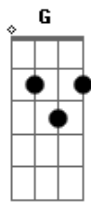

© ukulele-chords.com