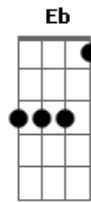

© ukulele-chords.com