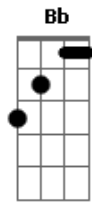

© ukulele-chords.com