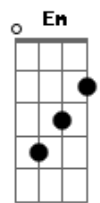

© ukulele-chords.com