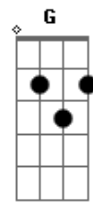

© ukulele-chords.com