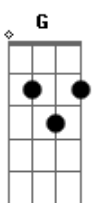

© ukulele-chords.com