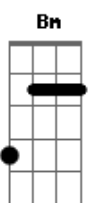

© ukulele-chords.com