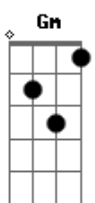

© ukulele-chords.com