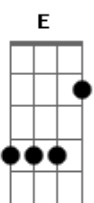

© ukulele-chords.com