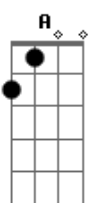

© ukulele-chords.com