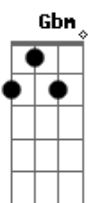

© ukulele-chords.com