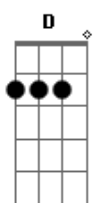

(Chorus)
D Gbm
You gotta meet me tonight
G
I'm on a last chance train
D Gbm
Leave a flower the station, I know my destination
G
Love bring me home again

(BRIDGE)
Bm
Let the scarecrows laugh coming down the tracks

Bm
At the broken hearts that don't come back
Bm Bm
'Cause the train has left the station with my pain
G Gm
Let them forget my name, oh? I'm on a last chance train

(SOLO)
D D D D
D D D D
D D D D A

(VERSE)
D D(#5)
Sitting here I smoke my nineteenth cigarette
D D
Now all that's left are ashes, butts and my regrets
G A A
It's your taste that I just can't forget

(CHORUS)
D Gbm G
You gotta meet me tonight
G
I'm on a last chance train
Bm
Let the scarecrows laugh coming down the tracks
Bm
At the broken hearts that don't come back
Bm Bm
We'll be laughing at them, crying in the rain
G Gm
It's you and I again, oh..

(Chorus)
D Gbm
You gotta meet me tonight
G
I'm on a last chance train
D Gbm
Leave a flower the station, I know my destination
G
Love bring me home again
D Gbm
I'm on a last chance train
G
It's gonna bring me home to you
D Gbm
Oh, the last chance train, gone trought my faith
G A
This time I'm coming through, coming through...

Acordes

D	xx0232	Gbm	244222
D(#5)	xx0332	G	320003
D	xx0432	Gm	355333
D	xx0532	A	x02220
D2	xx0230	A	x02230
D	xx0233	Bm	x24432
D	x30232	Bm	x24332
D	x20232	Bm	x04432
D	x10232	Bm	424432

Felipe Fontoura Melachawças

Acordes

© ukulele-chords.com