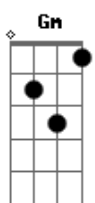

© ukulele-chords.com