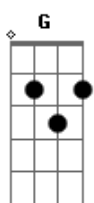

© ukulele-chords.com