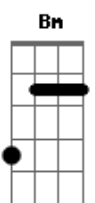

© ukulele-chords.com