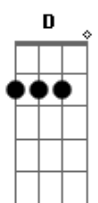

(Chorus)
D Gbm
You gotta meet me tonight
G
I'm on a last chance train
D Gbm
Leave a flower the station, I know my destination
G
Love bring me home again

(BRIDGE)
Bm
Let the scarecrows laugh coming down the tracks

Bm7
At the broken hearts that don't come back
Bm
'Cause the train has left the station with my pain
G Gm
Let them forget my name, oh? I'm on a last chance train

(SOLO)
D D D D
D D D D
D D D D A

(VERSE)
D D(#5)
Sitting here I smoke my nineteenth cigarette
D D
Now all that's left are ashes, butts and my regrets
G A A
It's your taste that I just can't forget

(CHORUS)
D Gbm G
You gotta meet me tonight
G
I'm on a last chance train
Bm
Let the scarecrows laugh coming down the tracks
Bm7
At the broken hearts that don't come back
Bm
We'll be laughing at them, crying in the rain
G Gm
It's you and I again, oh..

(Chorus)
D Gbm
You gotta meet me tonight
G
I'm on a last chance train
D Gbm
Leave a flower the station, I know my destination
G
Love bring me home again
D Gbm
I'm on a last chance train
G
It's gonna bring me home to you
D Gbm
Oh, the last chance train, gone trought my faith
G A
This time I'm coming through, coming through...

Acordes

D xx0232 Gbm 244222
D(#5) xx0332 G 320003
D xx0432 Gm 355333
D xx0532 A x02220
D2 xx0230 A x02230
D xx0233 Bm x24432
D x30232 Bm7 x24332
D x20232 Bm x04432
D x10232 Bm 424432

Felipe Fontoura Melachawças

Acordes

© ukulele-chords.com