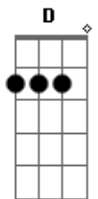

When you're in love with a Jersey girl
G Sha la la la la la la
D Sha la la la la la la la
A Sha la la la la la la la
D Sha la la la I'm in Love with a Jersey girl
G Sha la la la la la la
D Sha la la la la la la la
A Sha la la la la la la la
D Sha la la la la la
D I see you on the streets and you look so tires
A I know that job you got leaves you uninspired
D When I come by to take you out to eat
A You're lying all dressed up on the bed baby fast asleep
D Go in the bedroom and put your makeup on
A We're gonna take that little brat of yours and drop her off at
D you mom's
A I know a place where the dancing's free
D Now baby won't you come with me
G 'Cause down the shore everything's alright
D You and your baby on a Saturday night
A Nothing matters in this whole wide world
D When you're in love with a Jersey girl
G Sha la la la la la la
D Sha la la la la la la la
A Sha la la la la la la la
D Sha la la la I'm in Love with a Jersey girl
G Sha la la la la la la
D Sha la la la la la la la
A Sha la la la la la la la
D Sha la la la la la la
D Sha la la la la la

Acordes

© ukulele-chords.com