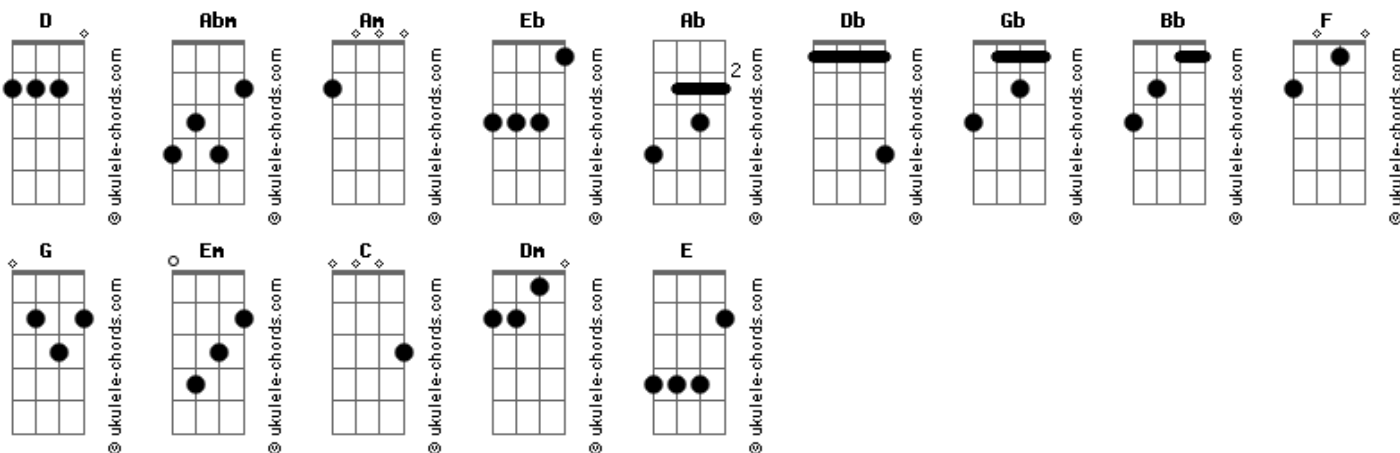

Bon Jovi - It's My Life

tom:
Abm (forma dos acordes no tom de Am)

Afinação: Eb Ab Db Gb Bb Eb

Intro: Am F G Am F G

Am F Em
This ain't a song for the broken hearted
Am F Em
A silent prayer for faith departed
Am G
I ain't gonna be just a face in the crowd
C D D
You're gonna hear my voice when I shout it out loud

[Refrão]

Am F C
It's my life, it's now or never
G Am
I ain't gonna live forever
F G Am G C
I just want to live when I'm alive
F C
My heart is like an open highway
G Am
Like franky said I did it my way
F G
I just wanna live when I'm alive
Dm Em Am
It's my life

Acordes

[Refrão]

Am F C
It's my life, it's now or never
G Am
I ain't gonna live forever
F G Am G C
I just want to live when I'm alive
F C
My heart is like an open highway
G Am
Like franky said I did it my way
F G
I just wanna live when I'm alive
Dm E Am
It's my life

[Ponte]

Am G
You better stand tall when they're calling you out
C D D
Don't bend don't break baby don't back down

[Refrão]

Am F C
It's my life, it's now or never
G Am
I ain't gonna live forever
F G Am G C
I just want to live when I'm alive
F C
My heart is like an open highway
G Am
Like franky said I did it my way
F G
I just wanna live when I'm alive
Dm Em Am
It's my life