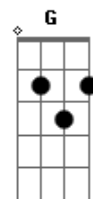

© ukulele-chords.com