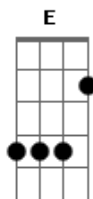

© ukulele-chords.com