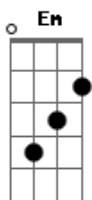

© ukulele-chords.com