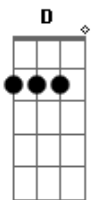

Bon Jovi - It's my life 2003 (Acústico)

Tom: C
Intro:

Am F G Dm E
This ain't a song for the broken hearted
Am F G Dm E
A silent prayer for faith departed
Am G
I ain't gonna be just a face in the crowd
C D
E
You're gonna hear my voice when I shout it out loud

(Refrão)

Am F C
It's my life, it's now or never
G Am
I ain't gonna live forever
F G Dm E
I just want to live when I'm alive
Am F C
It's my life; my heart is like an open highway
G Am
Like franky said I did it my way,
F G
I just wanna live when I'm alive
Dm E Am
It's my life

Am F G Dm E
This is for ones who stood their ground
Am F G Dm E
Like Tommy and Gina, never backed down
Am G
Tomorrow's getting harder make no mistake
C D E
Luck ain't even lucky got to make your own breaks

(Refrão)

Am F C
It's my life, it's now or never
G Am
I ain't gonna live forever
F G Dm E
I just want to live when I'm alive
Am F C
D It's my life; my heart is like an open highway
G Am
Like franky said I did it my way,
F G
I just wanna live when I'm alive
Dm E Am
It's my life

(Ponte)

G C
You better stand tall when they're calling you out
Am D D E
Don't bend don't break baby don't back down

(Refrão)

Am F C
It's my life, it's now or never
G Am
I ain't gonna live forever
F G Dm E
I just want to live when I'm alive
Am F C
It's my life; my heart is like an open highway
G Am
Like franky said I did it my way,
F G
I just wanna live when I'm alive
Dm E Am
It's my life

Acordes

© ukulele-chords.com