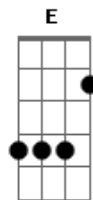

© ukulele-chords.com