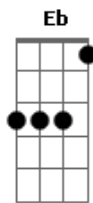

© ukulele-chords.com