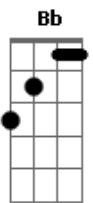

Refrão:

C
It's my life
Ab
It's now or never
Eb Bb
I ain't gonna live forever
C Ab Bb
I just want to live while I'm alive
(Bb B) C
(It's my life)
Ab
My heart is like an open highway
Eb
Like Frankie said
Bb
I did it my way
C Ab Bb
I just want to live while I'm alive
(Bb B) C
It's my life

(Intro)

Segunda Parte:

C
This is for the ones who stood their ground
For Tommy and Gina who never backed down
C
Tomorrow's getting hard make no mistake
F
Luck ain't even lucky
Got to make your owns breaks

Refrão:

C
It's my life
Ab
It's now or never
Eb Bb
I ain't gonna live forever
C Ab Bb
I just want to live while I'm alive

(Bb B) C
(It's my life)
Ab
My heart is like an open highway
Eb
Like Frankie said
Bb
I did it my way
C Ab Bb
I just want to live while I'm alive
(Bb B) (Ab)
It's my life

(C)
Better stand tall when they're calling you out
Don't bend, don't break, baby, don't back down
(C)

C
It's my life
Ab
It's now or never
Eb Bb
I ain't gonna live forever
C Ab Bb
I just want to live while I'm alive
(Bb B) C
(It's my life)

Ab
My heart is like an open highway
Eb
Like Frankie said

Bb
I did it my way
C Ab Bb
I just want to live while I'm alive
(Bb B) C
It's my life

Ab
It's now or never
Eb Bb
I ain't gonna live forever
C Ab Bb
I just want to live while I'm alive
(Bb B) C
(It's my life)

Ab
My heart is like an open highway
Eb
Like Frankie said

Bb
I did it my way
C Ab Bb
I just want to live while I'm alive
(Bb B)
It's my Life

Acordes

© ukulele-chords.com