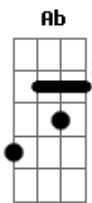

Bon Jovi - It's My Life

Tom: Bb
Intro: 2x: C

Primeira Parte:

C
This ain't a song for the broken-hearted
No silent prayer for faith-departed
C
I ain't gonna be just a face in the crowd
F
You're gonna hear my voice
When I shout it out loud

(C)
Better stand tall when they're calling you out
Don't bend, don't break, baby, don't back down
(C)

C
It's my life
Ab
It's now or never
Eb Bb
I ain't gonna live forever
C Ab Bb
I just want to live while I'm alive
(Bb B) C
(It's my life)

Ab
My heart is like an open highway
Eb
Like Frankie said

Bb
I did it my way
C Ab Bb
I just want to live while I'm alive
(Bb B) C
It's my life

Ab
It's now or never
Eb Bb
I ain't gonna live forever
C Ab Bb
I just want to live while I'm alive
(Bb B) C
(It's my life)

Ab
My heart is like an open highway
Eb
Like Frankie said

Bb
I did it my way
C Ab Bb
I just want to live while I'm alive
(Bb B)
It's my Life

Acordes

© ukulele-chords.com

© ukulele-chords.com

© ukulele-chords.com