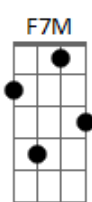

C7M Dm7 G7 C7M
Into heaven I'm hurled.

Em Em7 Em7 Em
I know how Columbus felt

Am Am7 D7
Finding another world.

G Em7 Am7 D
Kiss me once, then once more;

G G7 C7M C7M/6
What a dunce I was before.

G G Em7 C7M Am7
What a break, for heaven's sake,

C Am D D G
How long has this been go - ing on?

(Repeat Bridge:)

G Em7 Am7 D
Kiss me twice and then once more --

G G7 C7M C7M/6
That makes thrice, let's make it four.

G G Em7 C D7
What a break, for heaven's sake,

C Am D D G
How long has this been go - ing?

C Am Cdim D7 G
How long has this been go - ing.

Acordes

© ukulele-chords.com

© ukulele-chords.com

© ukulele-chords.com

© ukulele-chords.com

© ukulele-chords.com