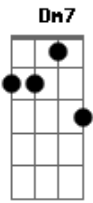

© ukulele-chords.com