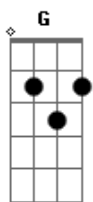

Bon Jovi - How Long This Been Going On

Tom: G

G Em7 Am7 D
I could cry salty tears --

G G7 C7M C7M/6
Where have I been all these years?

G G Em7 C7M Am7
Lit - tle wow, tell me now,

C Am D D G
How long has this been go - ing on?

G Em7 Am7 D
There were chills up my spine,

G G7 C7M C7M/6
And some thrills I can't define;

G G Em7 C7M Am7
List - en, sweet, I repeat,

C Am D D G
How long has this been go - ing on?

(Bridge:)

C7M F7M C7M F7M
Oh, I feel that I could melt;

C7M Dm7 G7 C7M
Into heaven I'm hurled.

Em Em7 Em7 Em
I know how Columbus felt

Am Am7 D7
Finding another world.

G Em7 Am7 D
Kiss me once, then once more;

G G7 C7M C7M/6
What a dunce I was before.

G G Em7 C7M Am7
What a break, for heaven's sake,

C Am D D G
How long has this been go - ing on?

(Repeat Bridge:)

G Em7 Am7 D
Kiss me twice and then once more --

G G7 C7M C7M/6
That makes thrice, let's make it four.

G G Em7 C D7
What a break, for heaven's sake,

C Am D D G
How long has this been go - ing?

C Am Cdim D7 G
How long has this been go - ing.

Acordes

© ukulele-chords.com