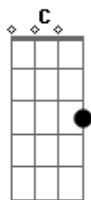

© ukulele-chords.com