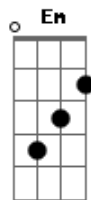

© ukulele-chords.com