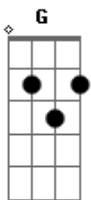

Is guiding every step I take
C
It's one less I got to make
D
Till I find my way home try love
D7 Bm
If there's an patron saint of blind love
C
I hope he keeps me on your mind, love
Am
With every moment I'm away
C
We're getting closer to the day
D D7
We'll never have to say goodbye, love
Bm
These days it's hard for me
Em
To feel the sand beneath my feet
C
With this gunny sack and boots on
Bm C
Oh, but no one said this would be easy
Bm C D D7
And no one said it'd be this hard
G
Close your eyes love
C
Sleep safe and sound tonight cause blind love
Am
Is guiding every step I take
C
It's one less I got to make
D
Till I find my way home try love
D7 Bm
If there's an patron saint of blind love
C
I pray he keeps me on your mind, love
Am
With every moment I'm away
C
We're getting closer to the day
D D7
We'll never have to say goodbye, love
C
With our blind love
G
Blind love
G C G
Welcome to another hard night
C C
You made it through another day

Acordes

© ukulele-chords.com