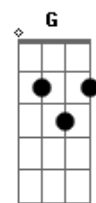

© ukulele-chords.com