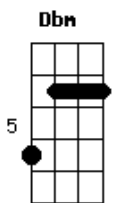

© ukulele-chords.com

© ukulele-chords.com