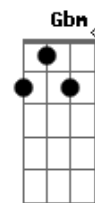

© ukulele-chords.com