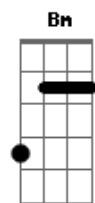

© ukulele-chords.com