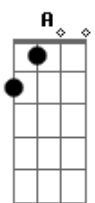

© ukulele-chords.com

© ukulele-chords.com