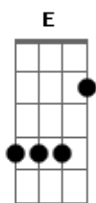

© ukulele-chords.com