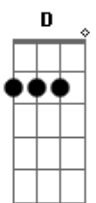

Passagem:

Verso:

Dbm **B**
Now you're pictures that you left behind are just memories of a different life
A **Ab**
B
Some that made us laugh, some that made us cry one that made you have to say goodbye
Dbm **B**
What I'd give to run my fingers through your hair to touch your lips, to hold you near
A **Ab**
A B Dbm
When you say your prayers try to understand I've made mistakes, I'm just a man

Dbm **B**
When he holds you close when he pulls you near when he says the words you've been needing to hear
A **B**
A **B**
I'll wish I was him `cause those words are mine to say to you till the end of time

Passagem:

E **B**
Yeah, I will love you
A Dbm B
Baby always

Refrão:

E **B** **A Dbm B**
And I'll be there forever and a day always
Ligação:

D **G** **A**
If you told me to cry for you I could
D **G** **A**
If you told me to die for you
Bm **A** **G**
I would take a look at my face
Gbm **A**
There's no price I won't pay to say these words to you

Verso:

A **B**
Well, there ain't no luck in these loaded dice but baby if you give me just one more try
Dbm **A**
B
We can pack up our old dreams and our old lives we'll find a place where the sun still shines

Passagem:

E **B**
Yeah, I will love you
A Dbm B
Baby always

Refrão:

E **B** **A Dbm B**
And I'll be there forever and a day always
E **B**
I'll be there till the stars don't shine till the heavens burst and the words don't rhyme
A **B**
A B Dbm
And I know when I die, you'll be on my mind and I'll love you always

Final:

Acordes