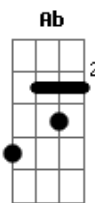

Bon Jovi - Always

Tom: D
Intro:

Verso:

Dbm **B**
This romeo is bleeding but you can't see his blood
A **Ab** **A B**
Dbm
It's nothing but some feelings that this old dog kicked up
Dbm **B**
It's been raining since you left me now I'm drowning in the flood
A **Ab** **A B**
Dbm
You see I've always been a fighter but without you I give up
Dbm **B**
Now I can't sing a love song like the way it's meant to be
A
A B
Well, I guess I'm not that good anymore but baby, that's just me

Passagem:

E **B**
Yeah, I will love you
A Dbm B
Baby always

Refrão:

E **B** **A Dbm B**
And I'll be there forever and a day always
E **B**
I'll be there till the stars don't shine till the heavens burst and the words don't rhyme
A **B**
A B Dbm
And I know when I die, you'll be on my mind and I'll love you always

Passagem:

Verso:

Dbm **B**
Now you're pictures that you left behind are just memories of a different life
A **Ab**
B
Some that made us laugh, some that made us cry one that made you have to say goodbye
Dbm **B**
What I'd give to run my fingers through your hair to touch your lips, to hold you near
A **Ab**
A B Dbm
When you say your prayers try to understand I've made mistakes, I'm just a man

Dbm **B**
When he holds you close when he pulls you near when he says the words you've been needing to hear
A **B**
A **B**
I'll wish I was him `cause those words are mine to say to you till the end of time

Passagem:

E **B**
Yeah, I will love you
A Dbm B
Baby always

Refrão:

E **B** **A Dbm B**
And I'll be there forever and a day always
Ligação:

D **G** **A**
If you told me to cry for you I could
D **G** **A**
If you told me to die for you
Bm **A** **G**
I would take a look at my face
Gbm **A**
There's no price I won't pay to say these words to you

Verso:

A **B**
Well, there ain't no luck in these loaded dice but baby if you give me just one more try
Dbm **A**
B
We can pack up our old dreams and our old lives we'll find a place where the sun still shines

Passagem:

E **B**
Yeah, I will love you
A Dbm B
Baby always

Refrão: