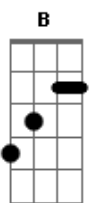

Bon Jovi - Always

Tom: D
Intro:

Verso:

Dbm **B**
This romeo is bleeding but you can't see his blood
A **Ab** **A B**
Dbm
It's nothing but some feelings that this old dog kicked up
Dbm **B**
It's been raining since you left me now I'm drowning in the flood
A **Ab** **A B**
Dbm
You see I've always been a fighter but without you I give up
Dbm **B**
Now I can't sing a love song like the way it's meant to be
A
A B
Well, I guess I'm not that good anymore but baby, that's just me

Passagem:

E **B**
Yeah, I will love you
A Dbm B
Baby always

Refrão:

E **B** **A Dbm B**
And I'll be there forever and a day always
E **B**
I'll be there till the stars don't shine till the heavens burst and the words don't rhyme
A **B**
A B Dbm
And I know when I die, you'll be on my mind and I'll love you always

Passagem:

Verso:

Dbm **B**
Now you're pictures that you left behind are just memories of a different life
A **Ab**
B
Some that made us laugh, some that made us cry one that made you have to say goodbye
Dbm **B**
What I'd give to run my fingers through your hair to touch your lips, to hold you near
A **Ab**
A B Dbm
When you say your prayers try to understand I've made mistakes, I'm just a man

Dbm **B**
When he holds you close when he pulls you near when he says the words you've been needing to hear
A **B**
A **B**
I'll wish I was him `cause those words are mine to say to you till the end of time

Passagem:

E **B**
Yeah, I will love you
A Dbm B
Baby always

Refrão:

E **B** **A Dbm B**
And I'll be there forever and a day always
Ligação:

D **G** **A**
If you told me to cry for you I could
D **G** **A**
If you told me to die for you
Bm **A** **G**
I would take a look at my face
Gbm **A**
There's no price I won't pay to say these words to you

Verso:

A **B**
Well, there ain't no luck in these loaded dice but baby if you give me just one more try
Dbm **A**
B
We can pack up our old dreams and our old lives we'll find a place where the sun still shines

Passagem:

E **B**
Yeah, I will love you
A Dbm B
Baby always

Refrão: