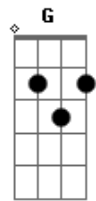

© ukulele-chords.com