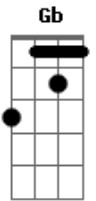

(Parte 5)

And I love you, al_ways

(E B Db B A)

Solo Final:

(Parte 1)

(Parte 2)

(Parte 3)

(Parte 4)

(Parte 5)

(Parte 6)

(Parte 7)

(Parte 8)

Terceira Parte:

Well there ain't no luck
In this loaded dice
But babe if you give me just
One more try

We can pack up our old dreams

And our old lives

We'll find a place

Where the sun still shines and

Terceiro Refrão:

I will love you, baby

Al_ways

And I'll be there

Forever and a day

Al_ways

I'll be there
Till the stars don't shine

Till the heavens burst

And the words don't rhyme

I know when I die

You'll be on my mind

Acordes

© ukulele-chords.com

© ukulele-chords.com

© ukulele-chords.com

© ukulele-chords.com

© ukulele-chords.com

© ukulele-chords.com

© ukulele-chords.com

© ukulele-chords.com