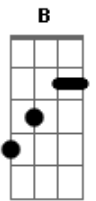

© ukulele-chords.com