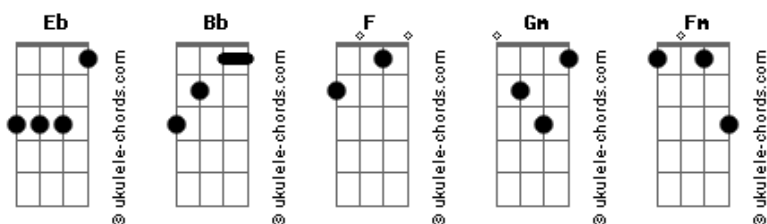

Bon Jovi - Ain't Done Yet

tom:

Intro: Eb Bb Eb Bb
Eb Bb Eb Bb

[Primeira Parte]

Some days the road behind me
F
Seems longer than the road ahead
Gm
The Sun is setting, tomorrow is calling
Eb
But I ain't done yet
Bb
It ain't fear, all my faith that drives me
F
What's in my heart is in my head
Gm
Hear my prayer let your angels guide me
Eb
I ain't done yet

[Refrão]

F Bb Gm F
You think you've seen it all, you ain't seen nothing
Eb Bb Gm Fm F
Hold on pot of gas for the fire I've got left
Bb F
You can try, but you won't deny me
Eb Bb Gm F
I ain't done yet
Eb Bb Gm F
So hold on tight to the tires above me
Eb Bb Gm Fm F
I've lived this life with no regrets
Eb Bb Gm F
I still got some fire inside me
Eb Bb
And I ain't done yet
Gm F Bb
I ain't done yet

(Eb Bb Eb Bb Eb Bb)

[Segunda Parte]

Everyday is a new clock ticking F
Gm
Another chance to start again
Every end is a new beginning
Eb
And I ain't done yet
Bb F
So step aside the time ain't waiting
Gm
I walk the wire without a net
We gotta make every step we're taking
Eb
And I ain't done yet

[Refrão]

Acordes

F Bb Gm F
You think you've seen it all, you ain't seen nothing
Eb Bb Gm Fm F
Hold on pot of gas for the fire I've got left
Bb F
You can try, but you won't deny me
Eb Bb Gm F
I ain't done yet
Eb Bb Gm F
So hold on tight to the tires above me
Eb Bb Gm Fm F
I've lived this life with no regrets
Eb Bb Gm F
I still got some fire inside me
Eb Bb
And I ain't done yet
Gm F Bb
I ain't done yet

[Ponte]

Eb
I can't got that chip from my shoulder
Bb
Same pound beneath my chest
Gm
I little wiser, a little bit boarder
F
Bring it on, what's coming next?

[Solo] Eb Bb Gm F
Eb Bb Gm F
Eb Bb Gm F
Eb Bb Gm F Bb

[Terceira Parte]

Some days the road behind me seems longer than the road ahead
The Sun is setting, tomorrow is calling, but I ain't done yet
(Eb Bb Eb Bb)
(Eb Bb Eb Bb Eb Bb)

[Refrão]

F Bb Gm F
You think you've seen it all, you ain't seen nothing
Eb Bb Gm Fm F
Hold on pot of gas for the fire I've got left
Bb F
You can try, but you won't deny me
Eb Bb Gm F
I ain't done yet
Eb Bb Gm F
So hold on tight to the tires above me
Eb Bb Gm Fm F
I've lived this life with no regrets
Eb Bb Gm F
I still got some fire inside me
Eb Bb
And I ain't done yet
Gm F Bb
I ain't done yet

[Final] Eb Bb Eb Bb