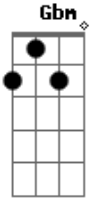

© ukulele-chords.com