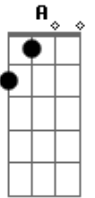

© ukulele-chords.com