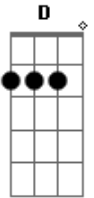

© ukulele-chords.com