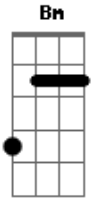

Bon Iver - Lump Sum

Tom: A

A2 Bm
Sold my cold knot
A E
A heavy stone
A2 Bm A
Sold my red horse for a venture home
E
To vanish on the bow
D
Settling slow
Gbm
Fit it all, fit it in the doldrums
(Or so the story goes)
D E
Color the era
A2 E
Film it's historical

A2
My mile could not
Bm A E
Pump the plumb
A2 Bm A
In my arbor 'till my ardor trumped
E
every inner inertia
D
Lump sum
All at once
Gbm
Rushing from the sub-pump
(Or so the story goes)
D E
Balance we won't know
A2 E
We will see when it gets warm

Acordes

© ukulele-chords.com