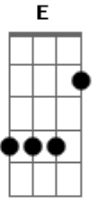

© ukulele-chords.com