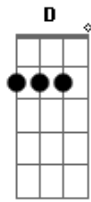

Bon Iver - Beach Baby

tom:

Intro: C F Em C
 Em Am F C
 Em Am Am

C F Em
 When you're out, tell your lucky one
 C Em
 To know that you'll leave
 Am F C
 But don't you lock when you're fleeing
 Em Am Am
 I'd like not to hear keys

C F Em

Acordes

© ukulele-chords.com

© ukulele-chords.com

© ukulele-chords.com

© ukulele-chords.com

© ukulele-chords.com

Only hold till your coffee warms
 C Em
 But don't hurry and speed
 Am Am C
 Once a time put a tongue
 Em Am Am
 In your ear on the beach
 F Am Am D F Em
 And you clutched, clicking hee.....eeels
 [Solo] C F Em C
 Em Am F C
 Em Am Am D
 Am Am D F Em