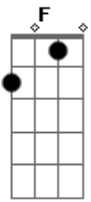

Bon Iver - Beach Baby

tom:

Intro: C F Em C
 Em Am F C
 Em Am Am

C F Em
 When you're out, tell your lucky one
 C Em
 To know that you'll leave
 Am F C
 But don't you lock when you're fleeing
 Em Am Am
 I'd like not to hear keys

C F Em

Acordes

© ukulele-chords.com

© ukulele-chords.com

© ukulele-chords.com

© ukulele-chords.com

© ukulele-chords.com

Only hold till your coffee warms
 C Em
 But don't hurry and speed
 Am Am C
 Once a time put a tongue
 Em Am Am
 In your ear on the beach
 F Am Am D F Em
 And you clutched, clicking hee.....eeels
 [Solo] C F Em C
 Em Am F C
 Em Am Am D
 Am Am D F Em