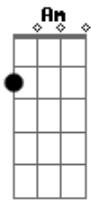

Bon Iver - Beach Baby

tom:

Intro: C F Em C
 Em Am F C
 Em Am Am

C F Em
 When you're out, tell your lucky one
 C Em
 To know that you'll leave
 Am F C
 But don't you lock when you're fleeing
 Em Am Am
 I'd like not to hear keys

C F Em

Acordes

© ukulele-chords.com

© ukulele-chords.com

© ukulele-chords.com

© ukulele-chords.com

© ukulele-chords.com

Only hold till your coffee warms
 C Em
 But don't hurry and speed
 Am Am C
 Once a time put a tongue
 Em Am Am
 In your ear on the beach
 F Am Am D F Em
 And you clutched, clicking hee.....eeels
 [Solo] C F Em C
 Em Am F C
 Em Am Am D
 Am Am D F Em