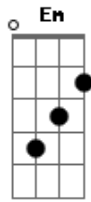

Bon Iver - Beach Baby

tom:

Intro: C F Em C
 Em Am F C
 Em Am Am

C F Em
 When you're out, tell your lucky one
 C Em
 To know that you'll leave
 Am F C
 But don't you lock when you're fleeing
 Em Am Am
 I'd like not to hear keys

C F Em

Acordes

© ukulele-chords.com

© ukulele-chords.com

© ukulele-chords.com

© ukulele-chords.com

© ukulele-chords.com

Only hold till your coffee warms
 C Em
 But don't hurry and speed
 Am Am C
 Once a time put a tongue
 Em Am Am
 In your ear on the beach
 F Am Am D F Em
 And you clutched, clicking hee.....eeels
 [Solo] C F Em C
 Em Am F C
 Em Am Am D
 Am Am D F Em