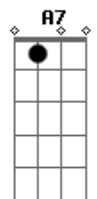

© ukulele-chords.com