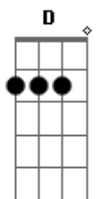

And hugged my neck
I came home unexpectedly
And caught her cryin' needlessly
In the middle of the day
And it was in the early Spring
When flowers bloom and robins sing
She went away
And honey, I miss you
And I'm bein' good
And I'd love to be with you
If only I could
One day while I was not at home
While she was there and all alone
The angels came
Now all I have is memories of Honey
And I wake up nights and call her name
Now my life's an empty stage
Where Honey lived and Honey played
And love grew up
And a small cloud passes overhead
And cries down on the flower bed
That Honey loved
And honey, I miss you
And I'm bein' good
And I'd love to be with you
If only I could
And see the tree how big it's grown
But friend it hasn't been too long
It wasn't big
And I laughed at her and she got mad
The first day that she planted

Acordes

© ukulele-chords.com