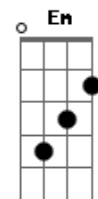

© ukulele-chords.com