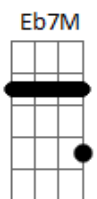

© ukulele-chords.com