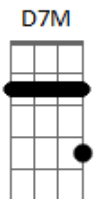

© ukulele-chords.com