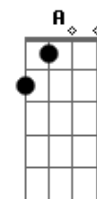

© ukulele-chords.com