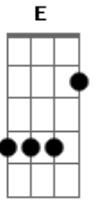

© ukulele-chords.com