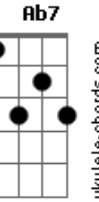

© ukulele-chords.com