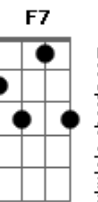

© ukulele-chords.com