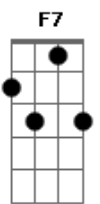

© ukulele-chords.com

© ukulele-chords.com