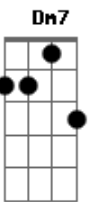

© ukulele-chords.com