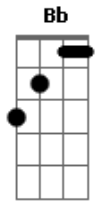

© ukulele-chords.com