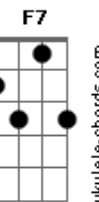

© ukulele-chords.com