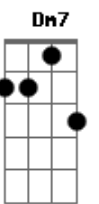

Bobby Darin - You'd Be So Nice To Come Home To

Tom: C

Intro: Am Dm7 Bm7 E7 Fdim Am

F7 E7 Am Dm C7 Am Dm7 E7

You'd be so nice to come home to

C7 F Bb F

You'd be so nice by the fire

Am Dm7 Bm7 E7 Fdim Am

You'd be so nice, you'd be paradise

Fdim C Ab7 G7 C

To come home to and love

F7 E7 Am Dm C7 Am Dm7 E7

You'd be so nice to come home to

C7 F Bb F

You'd be so nice by the fire

Am Dm7 Bm7 E7 Fdim Am

While the breeze on high sang a lullaby

G7 Am F B7 E B7 Bm7 E7

You'd be all that I could desire

D E7 Am Dm E7 Am E7 Am

Under stars chilled by the winter

E7 C7 F Bb F

Under an August moon burning above

A Dm Cdim C F Fm Bb

You'd be so nice, you'd be paradise

Fdim C Ab7 G7 C

To come home to and love

Acordes

© ukulele-chords.com

© ukulele-chords.com

© ukulele-chords.com

© ukulele-chords.com