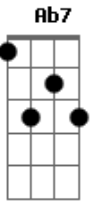

© ukulele-chords.com