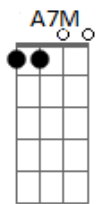

Bobby Darin - Sunday

Tom: A

Intro: A7M D7 A7M D7 A7M Cdim E7

A A A7M A7M9 A A7M
I'm blue ev'ry Monday
A7M D A7 A A7M D
Thinkin' over Sunday
D E D Bm7 E D A Gb7 D
That one day when I'm with you
E D Fdim A A A7M A7M/9 A A7M
It seems that I sigh all day Tuesday
A7M D A7M A A7M Edim
And I cry all day Wednesday

D E D Bm7 E D A
Oh, my, how I long for you
Bridge
A7M A A7- Fdim Db7 Db7
And then comes Thursday
Fdim Bm7 Gbm
Gee, it's long and never gets by
Fdim B7 Cdim B7 D Bm7 E
Friday makes me feel just like I'm gonna die
E D Fdim A A A7M A7M9 A A7M
But after payday is my fun day
A7M D A7M A A7M Cdim
I shine all day Sunday
D E D E Cdim Fdim A
That one day when I'm with you

Acordes

© ukulele-chords.com