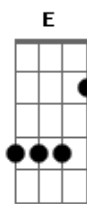

© ukulele-chords.com