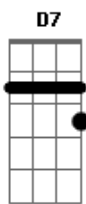

© ukulele-chords.com