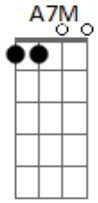

Bobby Darin - Sunday

Tom: A

Intro: A7M D7 A7M D7 A7M Cdim E7

A A A7M A7M9 A A7M
I'm blue ev'ry Monday
A7M D A7 A A7M D
Thinkin' over Sunday
D E D Bm7 E D A Gb7 D
That one day when I'm with you
E D Fdim A A A7M A7M/9 A A7M
It seems that I sigh all day Tuesday
A7M D A7M A A7M Edim
And I cry all day Wednesday

D E D Bm7 E D A
Oh, my, how I long for you
Bridge
A7M A A7- Fdim Db7 Db7
And then comes Thursday
Fdim Bm7 Gbm
Gee, it's long and never gets by
Fdim B7 Cdim B7 D Bm7 E
Friday makes me feel just like I'm gonna die
E D Fdim A A A7M A7M9 A A7M
But after payday is my fun day
A7M D A7M A A7M Cdim
I shine all day Sunday
D E D E Cdim Fdim A
That one day when I'm with you

Acordes

© ukulele-chords.com