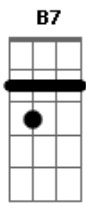

© ukulele-chords.com