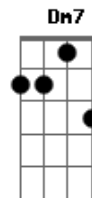

© ukulele-chords.com