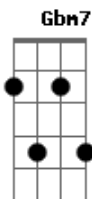

© ukulele-chords.com