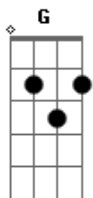

Bobby Darin - Softly As I Leave You

Tom: G

Intro: Em7 C G7 A Bm7 E7-

A Bm7 E7 A Bm7
Softly I will leave you softly

E7 A
For my heart would break

D A Bm7
If you should wake and see me go

E7 A Dm7
So I leave you softly

G7 C Dm7
Long before you miss me

G7 C
Long before your arms can beg me stay

Em7 C G7 A Bm7
For one more hour or one more day

E7 A Dm
After all the years

E7 Gbm Gbm7 D
I can't bear the tears to fall

F Dm7 E7 A Bm7 E7
So softly as I leave you there

A Bm7 E7 A Bm7
Softly I will leave you softly

E7 A
For my heart would break

D A Bm7
If you should wake and see me go

E7 A Dm7
So I leave you softly

G7 C Dm7
Long before you miss me

G7 C
Long before your arms can beg me stay

Em7 C G7 A Bm7
For one more hour or one more day

E7 A Dm
After all the years

E7 Gbm Gbm7 D
I can't bear the tears to fall

F Dm7 E7 A Bm7
So softly, as I leave you there

E7 A Bm7
As I leave you there,

E7 A Bm7
As I leave you there

Acordes

© ukulele-chords.com