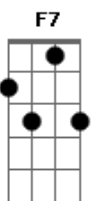

© ukulele-chords.com