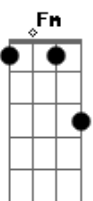

© ukulele-chords.com