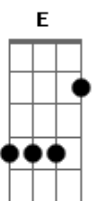

© ukulele-chords.com