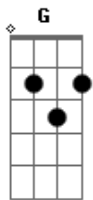

Bobby Darin - More

Tom: G

Intro: G Em Am D7-

G Em Am D7-
More than the greatest love the world has known
G Em Am D7-
This is the love I give to you alone
G Em Am D7-
More than the simple words I try to say
G Em Am Gbm B7
I only live to love you more each day
Em B7/13-
More than you'll ever know
Em
My arms long to hold you so
Am A7
My life will be in your keeping
Am Am D7- D7

Waking, sleeping, laughing, weeping.
G Em Am D7-
Longer than always is a long, long time,
G Em Am Gbm B7
D7- But far beyond forever, you'll be mine.
Em B7/13- Em
I know I've never lived before,
Em Am
And my heart is very sure
Am D7 G
No one else could love you more
Interlude: G Em Am D7- G Em Am Gbm B7
Em B7/13- Em
I know I've never lived before
Em Am
And my heart is very sure
Am Fdim G
No one else could love you more

Acordes

© ukulele-chords.com