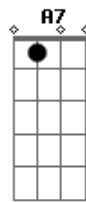

© ukulele-chords.com