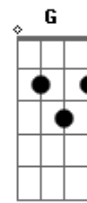

© ukulele-chords.com