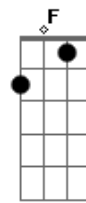

© ukulele-chords.com

© ukulele-chords.com