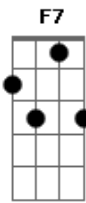

© ukulele-chords.com