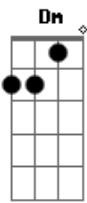

© ukulele-chords.com