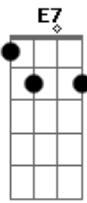

Bobby Darin - I Wanna Be Around

Tom: C

Intro: C F7 C A7 Dm G7

C C C Cdim
I wanna be around to pick up the pieces
Dm Edim Dm G7
When somebody breaks your heart
Dm Edim Dm G C Cdim Dm G7
When somebody twice as smart as I
BbM7 AM7 BbM7 A7
A somebody who will swear to be true
Dm A7 Dm Dm Dm Dm
Like you used to do with me
D D7 Dm Dm G7
Who'll leave you to learn that mis'ry loves company
G7/13-
Wait and see
C C C Cdim
I wanna be around to see how he does it
Dm Edim Dm G7

When he breaks your heart to bits;
Cdim Dm Edim Dm F E7 Bm Fdim E7
Let's see if the puzzle fits so fine.
Bm A7 Bm A7
That's when I'll discover that revenge is sweet
D D7 D D7
As I sit there applauding from a front row seat
Dm Dm
When somebody breaks your heart
Dm G7 C Edim Dm G G7/13-
Like you broke mine
Interlude: C C C Cdim Dm Edim Dm G7 Dm Edim Dm G C Cdim Dm G7
Bm A7 Bm A7
That's when I'll discover that revenge is sweet
D D7 Dm D D7
As I sit there applauding from a front row seat
Dm Dm
When somebody breaks your heart
Dm G7/13- C Fdim G C
Like you, like you broke mine

Acordes

© ukulele-chords.com

© ukulele-chords.com

© ukulele-chords.com

© ukulele-chords.com

© ukulele-chords.com

© ukulele-chords.com

© ukulele-chords.com

© ukulele-chords.com

© ukulele-chords.com

© ukulele-chords.com

© ukulele-chords.com