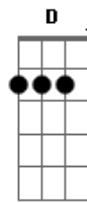

© ukulele-chords.com