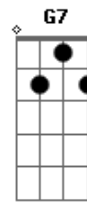

© ukulele-chords.com