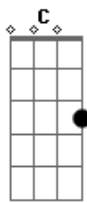

Bobby Darin - I Wanna Be Around

Tom: C

Intro: C F7 C A7 Dm G7

C C C Cdim
I wanna be around to pick up the pieces
Dm Edim Dm G7
When somebody breaks your heart
Dm Edim Dm G C Cdim Dm G7
When somebody twice as smart as I
BbM7 AM7 BbM7 A7
A somebody who will swear to be true
Dm A7 Dm Dm Dm Dm
Like you used to do with me
D D7 Dm Dm G7
Who'll leave you to learn that mis'ry loves company
G7/13-
Wait and see
C C C Cdim
I wanna be around to see how he does it
Dm Edim Dm G7

When he breaks your heart to bits;
Cdim Dm Edim Dm F E7 Bm Fdim E7
Let's see if the puzzle fits so fine.
Bm A7 Bm A7
That's when I'll discover that revenge is sweet
D D7 D D7
As I sit there applauding from a front row seat
Dm Dm
When somebody breaks your heart
Dm G7 C Edim Dm G G7/13-
Like you broke mine
Interlude: C C C Cdim Dm Edim Dm G7 Dm Edim Dm G C Cdim Dm G7
Bm A7 Bm A7
That's when I'll discover that revenge is sweet
D D7 Dm D D7
As I sit there applauding from a front row seat
Dm Dm
When somebody breaks your heart
Dm G7/13- C Fdim G C
Like you, like you broke mine

Acordes