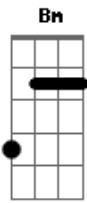

© ukulele-chords.com