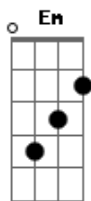

© ukulele-chords.com

© ukulele-chords.com