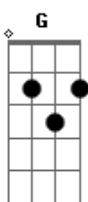

© ukulele-chords.com