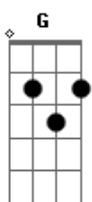

© ukulele-chords.com