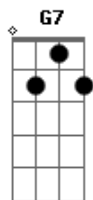

© ukulele-chords.com