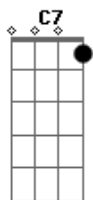

© ukulele-chords.com