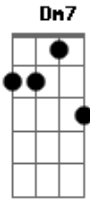

© ukulele-chords.com