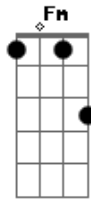

© ukulele-chords.com