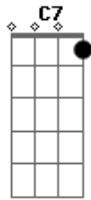

Bobby Darin - Dear Heart

Tom: C

Dear heart wish you were here
To warm this night
My dear heart, seems like a year
Since you've been out of my sight
A single room, a table for one
It's a lonesome town all right
But soon I'll kiss you hello
At our front door

And dear heart I want you to know
I'll leave your arms never more

Interlude: C C C7 F C Am7 Dm7 G7

A single room, a table for one
It's a lonesome town all right
But soon I'll kiss you hello
At our front door
And dear heart I want you to know
I'll leave your arms never more

Acordes

© ukulele-chords.com

© ukulele-chords.com

© ukulele-chords.com

© ukulele-chords.com

© ukulele-chords.com

© ukulele-chords.com

© ukulele-chords.com

© ukulele-chords.com

© ukulele-chords.com