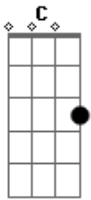

Bobby Darin - Dear Heart

Tom: C

Dear heart wish you were here
To warm this night
My dear heart, seems like a year
Since you've been out of my sight
A single room, a table for one
It's a lonesome town all right
But soon I'll kiss you hello
At our front door

And dear heart I want you to know
I'll leave your arms never more

Interlude: C C C7 F C Am7 Dm7 G7

A single room, a table for one
It's a lonesome town all right
But soon I'll kiss you hello
At our front door
And dear heart I want you to know
I'll leave your arms never more

Acordes

© ukulele-chords.com