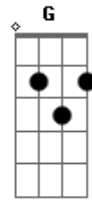

© ukulele-chords.com