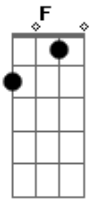

© ukulele-chords.com

© ukulele-chords.com