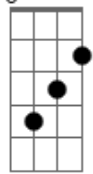

Bobby Darin - All Night Long

Tom: G

Intro: Em A Em A

Em D Em A7
Never knew the softness of his tender kiss
Em B7/13- B7
Don't know if he's weak or strong
Am7 Cdim C A7
All I know is, he's every dream I dream
Cdim B7 Em A Em B7 A Em B7
All night long
Em D Em A7
Never heard him say a single word of love
Em Edim B7
Don't know his fate or his song
Am7 Cdim C A7
Cause he only speaks to me in dreams I've dreamed
Cdim B7
All night long
Am B7 Em
When I sleep, he tells me he's in love with me
Am B7 Em
And how much he needs me to be near
C D7 G
But at best my dream is just a fantasy
Am Edim B7 D B7
If I touch his hand, he'll disappear, no no no
Em D Em A7
I don't want a love that's just a memory
Em Edim B7

Fate how could you be so wrong?
Am7 Cdim C A7
Now I've got to find the man who's haunting me
Cdim B7 Em A Em B7 A Em B7
All night long
Interlude: Em D Em A7 Em B7/13- B7 Am7 Cdim C A7 Cdim B7 Em A
Em D Em A7
Never heard him say a single word of love
Em Edim B7
Don't know his fate or his song
Am7 Cdim C A7
Cause he only speaks to me in dreams I've dreamed
Cdim B7
All night long
Am B7 Em
When I sleep, he tells me he's in love with me
Am B7 Em
And how much he needs me to be near
C D7 G
But at best my dream is just a fantasy
Am Edim B7 D B7
If I touch his hand, he'll disappear, no no no
Em D Em A7
I don't want a love that's just a memory
Em Edim B7
Fate how could you be so wrong?
Am7 Cdim C A7
Now I've got to find the man who's haunting me
Cdim B7 Em A Em B7 A Em B7
All night long

Acordes

Em