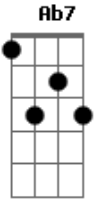

© ukulele-chords.com