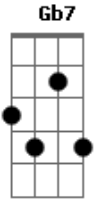

© ukulele-chords.com