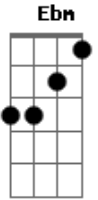

© ukulele-chords.com