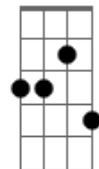

Bobby Darin - All By Myself

Tom: A

A Cdim A Gbm
All by myself in the morning
E7 Bm7 Cdim A
All by myself in the night
A7M Gb7 B7
I sit alone with a table and a chair
E7 Cdim Bm7 E7 Cdim Bm7 E7
So unhappy there, playing solitaire

A Cdim A Gbm
All by myself, I get lonely
Ab7 Ebm7 Gb7 Db7
Watching the clock on the shelf
Fdim D Bm7 Cdim
I'd love to rest my weary head
Fdim A A7M Gb7
On somebody's shoulder
Cdim B7 E7 Bm7 A
I hate to grow older all by myself

Acordes

© ukulele-chords.com

© ukulele-chords.com

© ukulele-chords.com

© ukulele-chords.com

© ukulele-chords.com

© ukulele-chords.com

© ukulele-chords.com

© ukulele-chords.com

Ebm7

© ukulele-chords.com

© ukulele-chords.com

© ukulele-chords.com