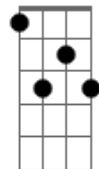

# Bobby Darin - All By Myself

Tom: A

A Cdim A Gbm  
 All by myself in the morning  
 E7 Bm7 Cdim A  
 All by myself in the night  
 A7M Gb7 B7  
 I sit alone with a table and a chair  
 E7 Cdim Bm7 E7 Cdim Bm7 E7  
 So unhappy there, playing solitaire

A Cdim A Gbm  
 All by myself, I get lonely  
 Ab7 Ebm7 Gb7 Db7  
 Watching the clock on the shelf  
 Fdim D Bm7 Cdim  
 I'd love to rest my weary head  
 Fdim A A7M Gb7  
 On somebody's shoulder  
 Cdim B7 E7 Bm7 A  
 I hate to grow older all by myself

© ukulele-chords.com

Bm7

© ukulele-chords.com

Gb7

© ukulele-chords.com

B7

© ukulele-chords.com

Ab7