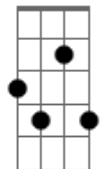

Bobby Darin - All By Myself

Tom: A

A Cdim A Gbm
All by myself in the morning
E7 Bm7 Cdim A
All by myself in the night
A7M Gb7 B7
I sit alone with a table and a chair
E7 Cdim Bm7 E7 Cdim Bm7 E7
So unhappy there, playing solitaire

A Cdim A Gbm
All by myself, I get lonely
Ab7 Ebm7 Gb7 Db7
Watching the clock on the shelf
Fdim D Bm7 Cdim
I'd love to rest my weary head
Fdim A A7M Gb7
On somebody's shoulder
Cdim B7 E7 Bm7 A
I hate to grow older all by myself

Acordes

© ukulele-chords.com

© ukulele-chords.com

© ukulele-chords.com

© ukulele-chords.com

© ukulele-chords.com

Gb7

© ukulele-chords.com

© ukulele-chords.com

© ukulele-chords.com

© ukulele-chords.com

© ukulele-chords.com

© ukulele-chords.com