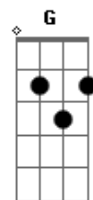

© ukulele-chords.com