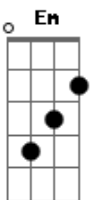

© ukulele-chords.com