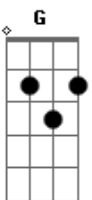

© ukulele-chords.com