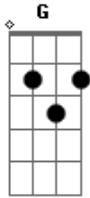

© ukulele-chords.com