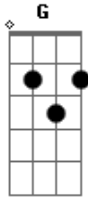

Bob Marley - There She Goes

Tom: **D**

D : **Bm** : **G** : **A**
G : **A** : **G** : **A**

there she goes with the pieces from my heart
there she goes and now my teardrop starts

and here I go once again through this lonely heartaches and
pain
thats all remain
now I know love is a guessing game

there she goes with the pieces from my heart
there she goes and now my teardrop starts
who's gonna put back the pieces to my broken heart once again
now I know this could be the end

Acordes

© ukulele-chords.com

© ukulele-chords.com

© ukulele-chords.com

© ukulele-chords.com