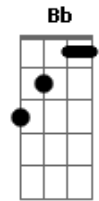

© ukulele-chords.com