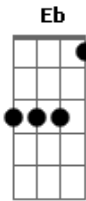

© ukulele-chords.com