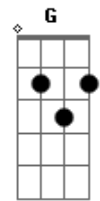

© ukulele-chords.com