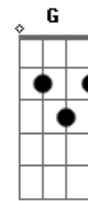

© ukulele-chords.com