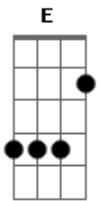

F C G7 C7
this little heart in me just wont let me be
F C G7
i'm just to rock you now wont you rock with me
C Am Dm7 G7 C
long time we no have no nice time
Am Dm7 G7 C
doo yoo dee dun doo yea think about that

outro Am Dm7 G7 C repeat to fade

Acordes

© ukulele-chords.com

© ukulele-chords.com

© ukulele-chords.com

© ukulele-chords.com

© ukulele-chords.com

© ukulele-chords.com