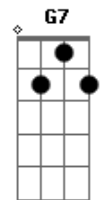

© ukulele-chords.com