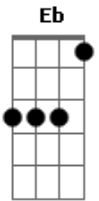

F C G7 C7
this little heart in me just wont let me be
F C G7
i'm just to rock you now wont you rock with me
C Am Dm7 G7 C
long time we no have no nice time
Am Dm7 G7 C
doo yoo dee dun doo yea think about that

outro Am Dm7 G7 C repeat to fade

Acordes

© ukulele-chords.com

© ukulele-chords.com

© ukulele-chords.com

© ukulele-chords.com

© ukulele-chords.com

© ukulele-chords.com