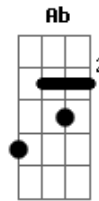

© ukulele-chords.com