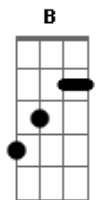

© ukulele-chords.com