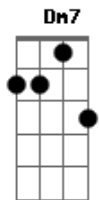

© ukulele-chords.com