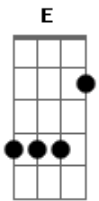

© ukulele-chords.com