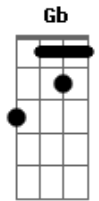

© ukulele-chords.com