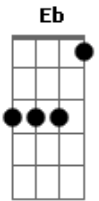

© ukulele-chords.com