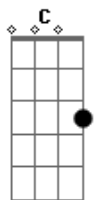

© ukulele-chords.com