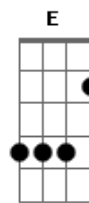

© ukulele-chords.com