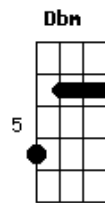

© ukulele-chords.com