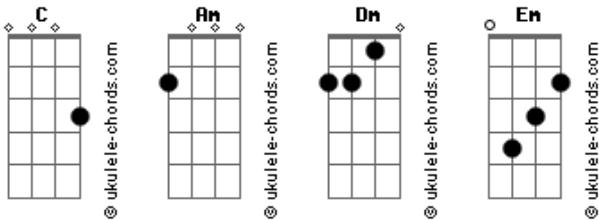

# Bob Marley - Ganja Gun

Tom: C

Intro: Am Dm Am Em

Am Dm Am Em  
I'm gonna smoke'a de ganja until I go blind.  
Am Dm Am Em  
You know I smoke'a de ganja all a de time.  
Am Dm Am Em  
Smoke'a de ganja when I'm with friends.  
Am Dm Am Em  
We gonna smoke'a de ganja until the very end.

## Acordes

Am Dm Am Em  
Whoo-oo Ganja ganja  
Am Dm Am Em  
Whoo-oo Ganja gun

Am Dm Am Em  
Smoke'a de ganja every day  
Am Dm Am Em  
Ya you gonn' smoke'a de ganja in many different ways  
Am Dm Am Em  
Em  
You can smoke'a de ganja in a big fat bowl or you can smoke'a  
de ganja in a bong  
Am Dm  
N' keep ya' very lucky you can smoke it in a bong  
Am Em  
When you smoke it in a bong, you are baked all night long  
Mista...