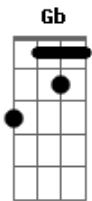

© ukulele-chords.com