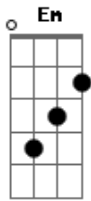

© ukulele-chords.com