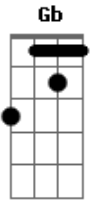

© ukulele-chords.com