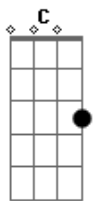

Bob Marley - Concrete Jungle

Tom: C

(Façam esses acordes em formato de Dm e D, fica mais semelhante a melodia)

Intro: Em Gb F (4x)

No sun will shine in may day today (no sun will shine)
The high yellow moon won't come out to play, I said,
Darkness has covered my life
And has changed my day into night yeah
Where is this love to be found
Won't someone tell me cause the light (sweet light)
Must be somewhere to be found
Instead of a concrete jungle Where the living' is hardest
Concrete jungle, Man you've got to do your best yeah
No chains around my feet
But I'm not free (i'm not free)

I know I am bound here In captivity
I've never known happiness
I've never known sweet caresses
Still I be always laughing, like a clown
Won't some-one tell me cause the light
I got to pick myself from off the ground ye-yeah
Is this here concrete jungle
I say, what do you got for me now?
concrete jungle, why won't you let me be now?
Base durante o solo :
I said life must be somewhere to be found, yeah
Instead of a concrete jungle, illusion, confusion
Concrete jungle, yeah
Concrete jungle, you name it, we got it in, concrete jungle now

Acordes

© ukulele-chords.com