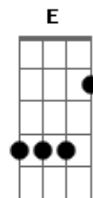

© ukulele-chords.com