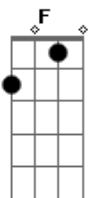

© ukulele-chords.com