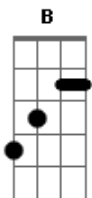

© ukulele-chords.com