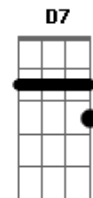

© ukulele-chords.com