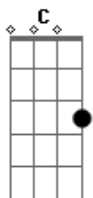

Bob Dylan - You're No Good

Tom: C

(intro) C F C G

C F C B Bb A7

Well I don't know why I love you like I do

D7 G C

Nobody in the world can get along with you.

F C B Bb A7

You got the ways of a devil sleeping in a lion's den

D7 G C

I come home last night you wouldn't even let me in.

E F

Oh sometimes you're as sweet as anybody want to be

D7 G

When you get a crazy notion, jumpin' all over me

C F C A7

Well you give me the blues I guess you're satisfied

D7 G C

When you give me the blues I wanna lay down and die.

(Solo)

G C G Gb F E

A7 D7 G
B7 C
A7 D
G C G Gb F E
A7 D7 G

C F C B Bb A7
I helped you when you had no shoes on your feet, pretty mama

D7 G C

I helped you when you had no food to eat.

F C B Bb A7

You're the kind of woman I just don't understand

D7 G C

You're takin' all my money and give it to another man.

E F

Well you're the kinda woman makes a man lose his brain

D7 G

You're the kinda woman drives a man insane

C F C B Bb A7

You give me the blues I gess you're satisfied

D7 G C B Bb A7

You give me the blues I wanna lay down and die

D7 G C G C

Well you give me the blues, I wanna lay down and die.

Acordes

© ukulele-chords.com