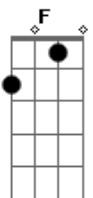

C F C B Bb A7
I helped you when you had no shoes on your feet, pretty mama

D7 G C
I helped you when you had no food to eat.

F C B Bb A7
You're the kind of woman I just don't understand

D7 G C
You're takin' all my money and give it to another man.

E F
Well you're the kinda woman makes a man lose his brain

D7 G
You're the kinda woman drives a man insane

C F C B Bb A7
You give me the blues I gess you're satisfied

D7 G C B Bb A7
You give me the blues I wanna lay down and die

D7 G C G C
Well you give me the blues, I wanna lay down and die.

Acordes

© ukulele-chords.com

© ukulele-chords.com

© ukulele-chords.com

© ukulele-chords.com

© ukulele-chords.com

© ukulele-chords.com