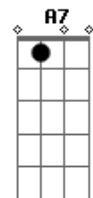

E F
Well you're the kinda woman makes a man lose his brain

D7 G
You're the kinda woman drives a man insane

C F C B Bb A7
You give me the blues I gess you're satisfied

D7 G C B Bb A7
You give me the blues I wanna lay down and die

D7 G C G C
Well you give me the blues, I wanna lay down and die.

Acordes

© ukulele-chords.com

© ukulele-chords.com

© ukulele-chords.com

© ukulele-chords.com

© ukulele-chords.com

© ukulele-chords.com