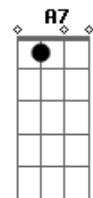

© ukulele-chords.com