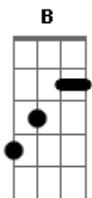

Bob Dylan - You're No Good

Tom: C

(intro) C F C G

C F C B Bb A7

Well I don't know why I love you like I do

Nobody in the world can get along with you.

F C B Bb A7

You got the ways of a devil sleeping in a lion's den

E F
Well you're the kinda woman makes a man lose his brain

D7 G
You're the kinda woman drives a man insane

C F C B Bb A7
You give me the blues I gess you're satisfied

D7 G C B Bb A7
You give me the blues I wanna lay down and die

D7 G C G C
Well you give me the blues, I wanna lay down and die.

Acordes

© ukulele-chords.com

© ukulele-chords.com

© ukulele-chords.com

© ukulele-chords.com

© ukulele-chords.com

© ukulele-chords.com