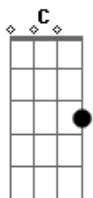

Bob Dylan - You're No Good

Tom: C

(intro) C F C G

C F C B Bb A7

Well I don't know why I love you like I do

Nobody in the world can get along with you.

F C B Bb A7

You got the ways of a devil sleeping in a lion's den

C F C B Bb A7
I helped you when you had no shoes on your feet, pretty mama

D7 G C
I helped you when you had no food to eat.

F C B Bb A7
You're the kind of woman I just don't understand

D7 G C
You're takin' all my money and give it to another man.

E F
Well you're the kinda woman makes a man lose his brain

D7 G
You're the kinda woman drives a man insane

C F C B Bb A7
You give me the blues I gess you're satisfied

D7 G C B Bb A7
You give me the blues I wanna lay down and die

D7 G C G C
Well you give me the blues, I wanna lay down and die.

Acordes

© ukulele-chords.com

© ukulele-chords.com

© ukulele-chords.com

© ukulele-chords.com

© ukulele-chords.com

© ukulele-chords.com