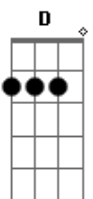

© ukulele-chords.com