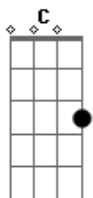

Bob Dylan - You're No Good

Tom: C

(intro) C F C G

Well I don't know why I love you like I do

Nobody in the world can get along with you.

You got the ways of a devil sleeping in a lion's den

I come home last night you wouldn't even let me in.

(Solo)

G C G Gb F E

A7 D7 G
B7 C
A7 D
G G Gb F E
A7 D7 G

I helped you when you had no shoes on your feet, pretty mama

I helped you when you had no food to eat.

You're the kind of woman I just don't understand

You're takin' all my money and give it to another man.

Well you're the kinda woman makes a man lose his brain

You're the kinda woman drives a man insane

You give me the blues I gess you're satisfied

You give me the blues I wanna lay down and die

Well you give me the blues, I wanna lay down and die.

Acordes

© ukulele-chords.com

© ukulele-chords.com

© ukulele-chords.com

© ukulele-chords.com

© ukulele-chords.com

© ukulele-chords.com