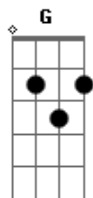

Bob Dylan - You're No Good

Tom: C

(intro) C F C G

C F C B Bb A7

Well I don't know why I love you like I do

Nobody in the world can get along with you.

F C B Bb A7

You got the ways of a devil sleeping in a lion's den

C F C B Bb A7
I helped you when you had no shoes on your feet, pretty mama

D7 G C
I helped you when you had no food to eat.

F C B Bb A7
You're the kind of woman I just don't understand

D7 G C
You're takin' all my money and give it to another man.

E F
Well you're the kinda woman makes a man lose his brain

D7 G
You're the kinda woman drives a man insane

C F C B Bb A7
You give me the blues I gess you're satisfied

D7 G C B Bb A7
You give me the blues I wanna lay down and die

D7 G C G C
Well you give me the blues, I wanna lay down and die.

Acordes

© ukulele-chords.com

© ukulele-chords.com

© ukulele-chords.com

© ukulele-chords.com

© ukulele-chords.com

© ukulele-chords.com