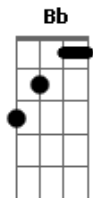

Bob Dylan - You're No Good

Tom: C

(intro) C F C G

C F C B Bb A7

Well I don't know why I love you like I do

Nobody in the world can get along with you.

F C B Bb A7

You got the ways of a devil sleeping in a lion's den

C F C B Bb A7
I helped you when you had no shoes on your feet, pretty mama

D7 G C
I helped you when you had no food to eat.

F C B Bb A7
You're the kind of woman I just don't understand

D7 G C
You're takin' all my money and give it to another man.

E F
Well you're the kinda woman makes a man lose his brain

D7 G
You're the kinda woman drives a man insane

C F C B Bb A7
You give me the blues I gess you're satisfied

D7 G C B Bb A7
You give me the blues I wanna lay down and die

D7 G C G C
Well you give me the blues, I wanna lay down and die.

Acordes

© ukulele-chords.com

© ukulele-chords.com

© ukulele-chords.com

© ukulele-chords.com

© ukulele-chords.com

© ukulele-chords.com