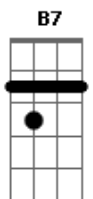

© ukulele-chords.com