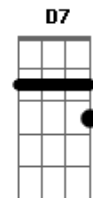

E F
Well you're the kinda woman makes a man lose his brain

D7 G
You're the kinda woman drives a man insane

C F C B Bb A7
You give me the blues I gess you're satisfied

D7 G C B Bb A7
You give me the blues I wanna lay down and die

D7 G C G C
Well you give me the blues, I wanna lay down and die.

Acordes

© ukulele-chords.com

© ukulele-chords.com

© ukulele-chords.com

© ukulele-chords.com

© ukulele-chords.com

© ukulele-chords.com