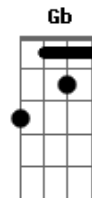

© ukulele-chords.com