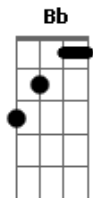

© ukulele-chords.com