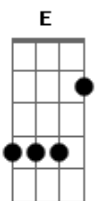

ukulele-chords.com