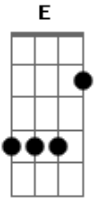

© ukulele-chords.com