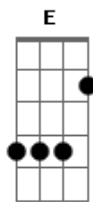

# Bob Dylan - Lay Lady Lay

Tom: G

(acordes com pestana e note que é uma seqüência confortável de se tocar assim)

(intro 2x) ( A Dbm G Bm )

A Dbm G Bm A Dbm G Bm  
Lay, lady, lay, lay across my big brass bed  
A Dbm G Bm A Dbm G Bm  
Lay, lady, lay, lay across my big brass bed  
E Gbm A  
Whatever colors you have in your mind  
E Gbm A  
I'll show them to you and you'll see them shine

A Dbm G Bm A Dbm G Bm  
Lay, lady, lay, lay across my big brass bed  
A Dbm G Bm A Dbm G Bm  
Stay, lady, stay, stay while the night is still ahead  
E Gbm A  
I long to see you in the morning light  
E Gbm A  
I long to reach for you in the night  
A Dbm G Bm A Dbm G Bm  
Stay, lady, stay, stay while the night is still ahead

(final) ( A Dbm G Bm Dbm D A Bm A )

(seqüência final, nas notas Dbm D A Bm A, faz-se um dedilhado assim)