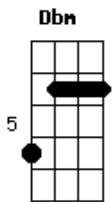

# Bob Dylan - Lay Lady Lay

Tom: G

(acordes com pestana e note que é uma seqüência confortável de se tocar assim)

(intro 2x) ( A Dbm G Bm )

A Dbm G Bm A Dbm G Bm  
Lay, lady, lay, lay across my big brass bed  
A Dbm G Bm A Dbm G Bm  
Lay, lady, lay, lay across my big brass bed  
E Gbm A  
Whatever colors you have in your mind  
E Gbm A  
I'll show them to you and you'll see them shine

A Dbm G Bm A Dbm G Bm  
Lay, lady, lay, lay across my big brass bed  
A Dbm G Bm A Dbm G Bm  
Stay, lady, stay, stay while the night is still ahead  
E Gbm A  
I long to see you in the morning light  
E Gbm A  
I long to reach for you in the night  
A Dbm G Bm A Dbm G Bm  
Stay, lady, stay, stay while the night is still ahead

(final) ( A Dbm G Bm Dbm D A Bm A )

(seqüência final, nas notas Dbm D A Bm A, faz-se um dedilhado assim)