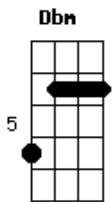

Bob Dylan - Lay Lady Lay

Tom: G

(acordes com pestana e note que é uma seqüência confortável de se tocar assim)

(intro 2x) (A Dbm G Bm)

A Dbm G Bm A Dbm G Bm
Lay, lady, lay, lay across my big brass bed
A Dbm G Bm A Dbm G Bm
Lay, lady, lay, lay across my big brass bed
E Gbm A
Whatever colors you have in your mind
E Gbm A
I'll show them to you and you'll see them shine

A Dbm G Bm A Dbm G Bm
Lay, lady, lay, lay across my big brass bed
A Dbm G Bm A Dbm G Bm
Stay, lady, stay, stay while the night is still ahead
E Gbm A
I long to see you in the morning light
E Gbm A
I long to reach for you in the night
A Dbm G Bm A Dbm G Bm
Stay, lady, stay, stay while the night is still ahead

(final) (A Dbm G Bm Dbm D A Bm A)

(seqüência final, nas notas Dbm D A Bm A, faz-se um dedilhado assim)

Acordes

© ukulele-chords.com

© ukulele-chords.com

© ukulele-chords.com

© ukulele-chords.com

© ukulele-chords.com