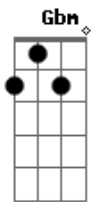

Bob Dylan - Lay Lady Lay

Tom: G

(acordes com pestana e note que é uma seqüência confortável de se tocar assim)

(intro 2x) (A Dbm G Bm)

A Dbm G Bm A Dbm G Bm
Lay, lady, lay, lay across my big brass bed
A Dbm G Bm A Dbm G Bm
Lay, lady, lay, lay across my big brass bed
E Gbm A
Whatever colors you have in your mind
E Gbm A
I'll show them to you and you'll see them shine

A Dbm G Bm A Dbm G Bm
Lay, lady, lay, lay across my big brass bed
A Dbm G Bm A Dbm G Bm
Stay, lady, stay, stay while the night is still ahead
E Gbm A
I long to see you in the morning light
E Gbm A
I long to reach for you in the night
A Dbm G Bm A Dbm G Bm
Stay, lady, stay, stay while the night is still ahead

(final) (A Dbm G Bm Dbm D A Bm A)

(seqüência final, nas notas Dbm D A Bm A, faz-se um dedilhado assim)

Acordes

© ukulele-chords.com

© ukulele-chords.com

© ukulele-chords.com

© ukulele-chords.com

© ukulele-chords.com