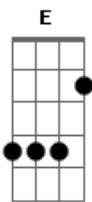

Bob Dylan - Lay Lady Lay

Tom: G

(acordes com pestana e note que é uma seqüência confortável de se tocar assim)

(intro 2x) (A Dbm G Bm)

A Dbm G Bm A Dbm G Bm
Lay, lady, lay, lay across my big brass bed
A Dbm G Bm A Dbm G Bm
Lay, lady, lay, lay across my big brass bed
E Gbm A
Whatever colors you have in your mind
E Gbm A
I'll show them to you and you'll see them shine

A Dbm G Bm A Dbm G Bm
Lay, lady, lay, lay across my big brass bed
A Dbm G Bm A Dbm G Bm
Stay, lady, stay, stay while the night is still ahead
E Gbm A
I long to see you in the morning light
E Gbm A
I long to reach for you in the night
A Dbm G Bm A Dbm G Bm
Stay, lady, stay, stay while the night is still ahead

(final) (A Dbm G Bm Dbm D A Bm A)

(seqüência final, nas notas Dbm D A Bm A, faz-se um dedilhado assim)

Acordes

© ukulele-chords.com

© ukulele-chords.com

© ukulele-chords.com

© ukulele-chords.com

© ukulele-chords.com