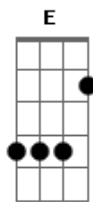

Bob Dylan - Lay Lady Lay

Tom: G

(acordes com pestana e note que é uma seqüência confortável de se tocar assim)

(intro 2x) (A Dbm G Bm)

A Dbm G Bm A Dbm G Bm
Lay, lady, lay, lay across my big brass bed
A Dbm G Bm A Dbm G Bm
Lay, lady, lay, lay across my big brass bed
E Gbm A
Whatever colors you have in your mind
E Gbm A
I'll show them to you and you'll see them shine

A Dbm G Bm A Dbm G Bm
Lay, lady, lay, lay across my big brass bed
A Dbm G Bm A Dbm G Bm
Stay, lady, stay, stay while the night is still ahead
E Gbm A
I long to see you in the morning light
E Gbm A
I long to reach for you in the night
A Dbm G Bm A Dbm G Bm
Stay, lady, stay, stay while the night is still ahead

(final) (A Dbm G Bm Dbm D A Bm A)

(seqüência final, nas notas Dbm D A Bm A, faz-se um dedilhado assim)

Acordes

© ukulele-chords.com

© ukulele-chords.com

© ukulele-chords.com

© ukulele-chords.com

© ukulele-chords.com