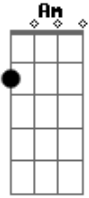

© ukulele-chords.com