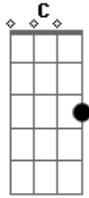

© ukulele-chords.com