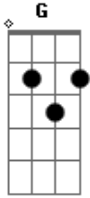

Bob Dylan - Knockin' On Heaven's Door

Tom: G

G D C
Ooooooooooh
G D C
Ooooooooooh

G D Am
Mama, take this badge off of me
G D C
I can't use it anymore
G D Am
It's getting dark, too dark to see
G D C
I feel like I'm knocking on heaven's door

G D Am
Knock, knock, knocking on heaven's door
G D C
Knock, knock, knocking on heaven's door
G D Am
Knock, knock, knocking on heaven's door
G D C

Knock, knock, knocking on heaven's door

G D Am
Mama, put my guns in the ground
G D C
I can't shoot them anymore
G D Am
That long black cloud is coming down
G D C
I feel like I'm knocking on heaven's door

G D Am
Knock, knock, knocking on heaven's door
G D C
Knock, knock, knocking on heaven's door
G D Am
Knock, knock, knocking on heaven's door
G D C
Knock, knock, knocking on heaven's door

G D C
Ooooooooooh
G D C
Ooooooooooh

Acordes