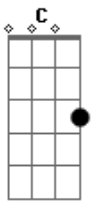

Bob Dylan - Is Your Love In Vain

Tom: C

(intro) C G Am C F G C C G Am C F Dm G
Am G F C F Dm G C G Am C F G C

G Do you love me, or are you just extending
goodwill?

F Dm C G Am C Do you need me half as bad as you say, or are you just
feeling guilt?

C I've been burned before and I know the score,
so you won't hear me complain.

C C Will I be able to count on you, or is your love in vain?

F C G C G Am C Are you so fast that you cannot see that I must have
solitude?

G C G Am C F Dm When I am in the darkness, why do you intrude?
Am G F

C Do you know my world, do you know my kind,
F Dm G or must I explain?

C C Will you let me be myself, or is your love in vain?
G Am C F G

C Well, I've been to the mountain and I've been in the wind,
Am F G C I've been in and out of happiness.

Am I have dined with kings, I've been offered wings,
F Dm G and I've never been too impressed.

C G C Am C F All right, I'll take a chance, I will fall
G C G Am C in love with you,

F Dm G Am C if I'm a fool, you can have the night, you can have the
morning, too.

C C Can you cook and sew, make flowers grow,
F Dm G do you understand my pain?

C C Are you willing to risk it all, or is your love in vain?
C G Am C F G

(C G Am C F G C)
(C G Am C F Dm G)

C C Can you cook and sew, make flowers grow,
F Dm G do you understand my pain?

C C Are you willing to risk it all, or is your love in vain?
(C G Am C F G C)

Acordes

© ukulele-chords.com