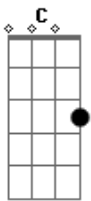

Bob Dylan - Is Your Love In Vain

Tom: C

(intro) C G Am C F G C C G Am C F Dm G
Am G F C F Dm G C G Am C F G C

G Do you love me, or are you just extending
goodwill?

F Dm C G Am C Do you need me half as bad as you say, or are you just
feeling guilt?

C I've been burned before and I know the score,
so you won't hear me complain.

C C Will I be able to count on you, or is your love in vain?

F C G C G Am C Are you so fast that you cannot see that I must have
solitude?

G When I am in the darkness, why do you intrude?
Am G F

C Do you know my world, do you know my kind,
F Dm G or must I explain?

C C Will you let me be myself, or is your love in vain?
G Am C F G

C Well, I've been to the mountain and I've been in the wind,
Am F G C I've been in and out of happiness.

Am I have dined with kings, I've been offered wings,
F Dm G and I've never been too impressed.

C G C Am C F All right, I'll take a chance, I will fall
G C G Am C in love with you,

F Dm G G Am C if I'm a fool, you can have the night, you can have the
morning, too.

C C Can you cook and sew, make flowers grow, F G
F Dm G do you understand my pain?

C Are you willing to risk it all, or is your love in vain?

(C G Am C F G C)
(C G Am C F Dm G)

Am G F C Can you cook and sew, make flowers grow, F Dm G
F Dm G do you understand my pain?

C Are you willing to risk it all, or is your love in vain?
(C G Am C F G C)

Acordes

© ukulele-chords.com