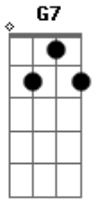

© ukulele-chords.com