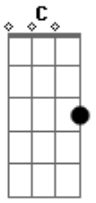

© ukulele-chords.com