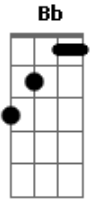

© ukulele-chords.com