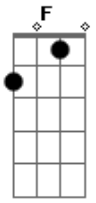

Bob Dylan - I'll Be Your Baby Tonight

Tom: F

F
Close your eyes, close the door
                                G   G7
You don't have to worry any more
Bb   C   F   C
I'll be your baby tonight

Shut the light, shut the shade
You don't have to be afraid
I'll be your baby tonight

BRIDGE:

Bb
Well, that mockingbird's gonna sail away
F
We're gonna forget it
                                G
That big, fat moon is gonna shine like a spoon
                                C
But we're gonna let it, you won't regret it

Kick your shoes off, do not fear
Bring that bottle over here
I'll be your baby tonight

Acordes

© ukulele-chords.com