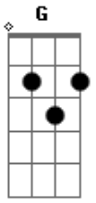

© ukulele-chords.com