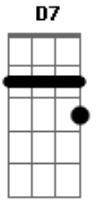

# Bob Dylan - Down The Highway

Tom: **D**

Riff:

**D7**

## Acordes

© ukulele-chords.com

© ukulele-chords.com

© ukulele-chords.com

© ukulele-chords.com

Well I'm walkin' down the highway with a suitcase in my hand  
 Yes I'm walkin' down the highway with a suitcase in my hand  
 Lord I really miss my baby she's in some far-off land