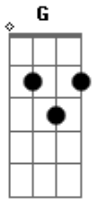

# Bob Dylan - Down The Highway

Tom: **D**

Riff:

**D7**

## Acordes

© ukulele-chords.com

© ukulele-chords.com

© ukulele-chords.com

© ukulele-chords.com

Well I'm walkin' down the highway with a suitcase in my hand  
 Yes I'm walkin' down the highway with a suitcase in my hand  
 Lord I really miss my baby she's in some far-off land