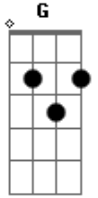

Bob Dylan - Down The Highway

Tom: **D**

Riff:

D7

Acordes

© ukulele-chords.com

© ukulele-chords.com

© ukulele-chords.com

© ukulele-chords.com

Well I'm walkin' down the highway with a suitcase in my hand
 Yes I'm walkin' down the highway with a suitcase in my hand
 Lord I really miss my baby she's in some far-off land

Occasional embellishment: