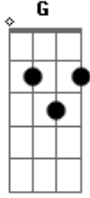

Bob Dylan - Down The Highway

Tom: **D**

Riff:

D7

Acordes

© ukulele-chords.com

© ukulele-chords.com

© ukulele-chords.com

© ukulele-chords.com

Well I'm walkin' down the highway with a suitcase inmy hand
G Yes I'm walkin' down the highway with a suitcase in my hand **D7** (Riff)
A Lord I really miss my baby she's in some far-off land **D7** (Riff)