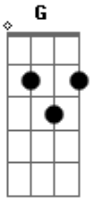

© ukulele-chords.com