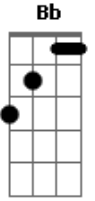

© ukulele-chords.com