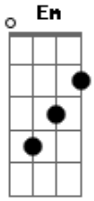

© ukulele-chords.com