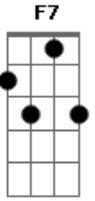

© ukulele-chords.com