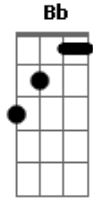

© ukulele-chords.com