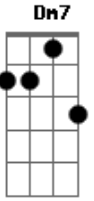

© ukulele-chords.com