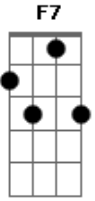

© ukulele-chords.com