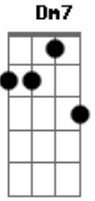

© ukulele-chords.com