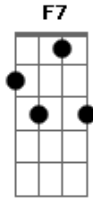

© ukulele-chords.com