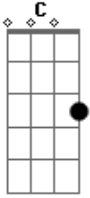

Bob Dylan - Cuban Missle Crisis

Tom: C

Am **F** **Am**
Come gather 'round me people, and a story I will tell

About a night not long ago, you all remember well.
I tell it to you straight and true, I tell it like friend
All about the fearful night, we thought the world would end.

Acordes

© ukulele-chords.com