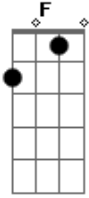

© ukulele-chords.com