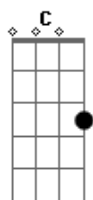

Bob Dylan - Ain't No More Cane

Tom: E

(acordes na forma do tom C)
 Capotraste na 4ª casa
 Capo 4th fret (sounding key E major)

C F C
 Ain't no more cane on the Brazos
 C D7 G G G7
 Oh, oh, oh,
 C F C
 Its done ground all to molasses
 F G C
 M-m-m-m-m

C F C
 Shoulda been on the river in 1910
 C D7 G G
 M-m-m-m-m
 G7 C F C Am
 They were driving the women just like men.

D7 F G C
 M-m-m-m-m

C F G C
 Shoulda been on the river in 1905
 C F C Am
 Find yourself lucky to be alive
 C F G C
 Go down Old Hannah, don't you rise no more
 C F G C
 Don't you rise til Judgment Day

C G C
 Ain't no more cane on the Brazos
 C F C Am
 They've done ground it all to molasses

F G C F C
 m-m-m-m-m.

Acordes

© ukulele-chords.com

© ukulele-chords.com

© ukulele-chords.com

© ukulele-chords.com

© ukulele-chords.com