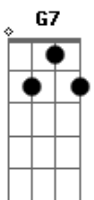

© ukulele-chords.com