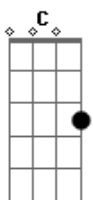

Bob Dylan - Ain't No More Cane

Tom: E

(acordes na forma do tom C)
 Capotraste na 4ª casa
 Capo 4th fret (sounding key E major)

C F C
 Ain't no more cane on the Brazos
 C D7 G G G7
 Oh, oh, oh,
 C F C
 Its done ground all to molasses
 F G C
 M-m-m-m-m

C F C
 Shoulda been on the river in 1910
 C D7 G G
 M-m-m-m-m
 G7 C F C Am
 They were driving the women just like men.

D7 F G C
 M-m-m-m-m

C F G C
 Shoulda been on the river in 1905
 C F C Am
 Find yourself lucky to be alive
 C F G C
 Go down Old Hannah, don't you rise no more
 C F G C
 Don't you rise til Judgment Day

C G C
 Ain't no more cane on the Brazos
 C F C Am
 They've done ground it all to molasses

F G C F C
 m-m-m-m-m.

Acordes

© ukulele-chords.com

© ukulele-chords.com

© ukulele-chords.com

© ukulele-chords.com

© ukulele-chords.com