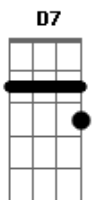

© ukulele-chords.com