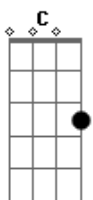

Bob Dylan - Ain't No More Cane

Tom: E

(acordes na forma do tom C)
 Capotraste na 4ª casa
 Capo 4th fret (sounding key E major)

C F C
 Ain't no more cane on the Brazos
 C D7 G G G7
 Oh, oh, oh,
 C F C
 Its done ground all to molasses
 F G C
 M-m-m-m-m

C F C
 Shoulda been on the river in 1910
 C D7 G G
 M-m-m-m-m
 G7 C F C Am
 They were driving the women just like men.

D7 F G C
 M-m-m-m-m

C F G C
 Shoulda been on the river in 1905
 C F C Am
 Find yourself lucky to be alive
 C F G C
 Go down Old Hannah, don't you rise no more
 C F G C
 Don't you rise til Judgment Day

C G C
 Ain't no more cane on the Brazos
 C F C Am
 They've done ground it all to molasses
 F G C F C
 m-m-m-m-m.

Acordes

© ukulele-chords.com

© ukulele-chords.com

© ukulele-chords.com

© ukulele-chords.com

© ukulele-chords.com