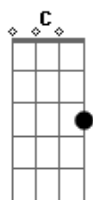

Bob Dylan - Ain't No More Cane

Tom: E

(acordes na forma do tom C)
 Capotraste na 4ª casa
 Capo 4th fret (sounding key E major)

C F C
 Ain't no more cane on the Brazos
 C D7 G G G7
 Oh, oh, oh,
 C F C
 Its done ground all to molasses
 F G C
 M-m-m-m-m

C F C
 Shoulda been on the river in 1910
 C D7 G G
 M-m-m-m-m
 G7 C F C Am
 They were driving the women just like men.

D7 F G C
 M-m-m-m-m

C F G C
 Shoulda been on the river in 1905
 C F C Am
 Find yourself lucky to be alive
 C F G C
 Go down Old Hannah, don't you rise no more
 C F G C
 Don't you rise til Judgment Day

C G C
 Ain't no more cane on the Brazos
 C F C Am
 They've done ground it all to molasses
 F G C F C
 m-m-m-m-m.

Acordes

© ukulele-chords.com

© ukulele-chords.com

© ukulele-chords.com

© ukulele-chords.com

© ukulele-chords.com