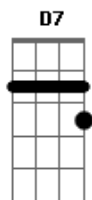

Bob Dylan - Ain't No More Cane

Tom: E

(acordes na forma do tom C)
 Capotraste na 4ª casa
 Capo 4th fret (sounding key E major)

C F C
 Ain't no more cane on the Brazos
 C D7 G G G7
 Oh, oh, oh,
 C F C
 Its done ground all to molasses
 F G C
 M-m-m-m-m

C G C
 Ain't no more cane on the Brazos
 C F C Am
 They've done ground it all to molasses
 F G C F C
 m-m-m-m-m.

Acordes

© ukulele-chords.com

© ukulele-chords.com

© ukulele-chords.com

© ukulele-chords.com

© ukulele-chords.com