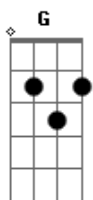

Bob Dylan - Ain't No More Cane

Tom: E

(acordes na forma do tom C)
 Capotraste na 4ª casa
 Capo 4th fret (sounding key E major)

C F C
 Ain't no more cane on the Brazos
 C D7 G G G7
 Oh, oh, oh,
 C F C
 Its done ground all to molasses
 F G C
 M-m-m-m-m

C F C
 Shoulda been on the river in 1910
 C D7 G G
 M-m-m-m-m
 G7 C F C Am
 They were driving the women just like men.

D7 F G C
 M-m-m-m-m

C F G C
 Shoulda been on the river in 1905
 C F C Am
 Find yourself lucky to be alive
 C F G C
 Go down Old Hannah, don't you rise no more
 C F G C
 Don't you rise til Judgment Day

C G C
 Ain't no more cane on the Brazos
 C F C Am
 They've done ground it all to molasses

F G C F C
 m-m-m-m-m.

Acordes

© ukulele-chords.com

© ukulele-chords.com

© ukulele-chords.com

© ukulele-chords.com

© ukulele-chords.com