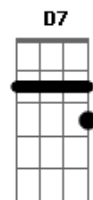

Bob Dylan - Ain't No More Cane

Tom: E

(acordes na forma do tom C)
 Capotraste na 4ª casa
 Capo 4th fret (sounding key E major)

C F C
 Ain't no more cane on the Brazos
 C D7 G G G7
 Oh, oh, oh,
 C F C
 Its done ground all to molasses
 F G C
 M-m-m-m-m

C G C
 Ain't no more cane on the Brazos
 C F C Am
 They've done ground it all to molasses
 F G C F C
 m-m-m-m-m.

Acordes

© ukulele-chords.com

© ukulele-chords.com

© ukulele-chords.com

© ukulele-chords.com

© ukulele-chords.com