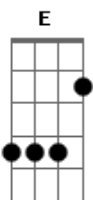

Bob Dylan - Ain't No More Cane

Tom: E

(acordes na forma do tom C)
 Capotraste na 4ª casa
 Capo 4th fret (sounding key E major)

C F C
 Ain't no more cane on the Brazos
 C D7 G G G7
 Oh, oh, oh,
 C F C
 Its done ground all to molasses
 F G C
 M-m-m-m-m

C F C
 Shoulda been on the river in 1910
 C D7 G G
 M-m-m-m-m
 G7 C F C Am
 They were driving the women just like men.

D7 F G C
 M-m-m-m-m

C F G C
 Shoulda been on the river in 1905
 C F C Am
 Find yourself lucky to be alive
 C F G C
 Go down Old Hannah, don't you rise no more
 C F G C
 Don't you rise til Judgment Day

C G C
 Ain't no more cane on the Brazos
 C F C Am
 They've done ground it all to molasses
 F G C F C
 m-m-m-m-m.

Acordes

© ukulele-chords.com

© ukulele-chords.com

© ukulele-chords.com

© ukulele-chords.com

© ukulele-chords.com