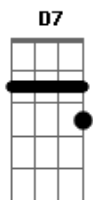

Bob Dylan - Ain't No More Cane

Tom: E

(acordes na forma do tom C)
 Capotraste na 4ª casa
 Capo 4th fret (sounding key E major)

C F C
 Ain't no more cane on the Brazos
 C D7 G G G7
 Oh, oh, oh,
 C F C
 Its done ground all to molasses
 F G C
 M-m-m-m-m

C G C
 Ain't no more cane on the Brazos
 C F C Am
 They've done ground it all to molasses

F G C F C
 m-m-m-m-m.

Acordes

© ukulele-chords.com

© ukulele-chords.com

© ukulele-chords.com

© ukulele-chords.com

© ukulele-chords.com