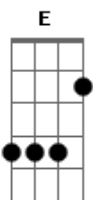

Bob Dylan - Ain't No More Cane

Tom: E

(acordes na forma do tom C)
 Capotraste na 4ª casa
 Capo 4th fret (sounding key E major)

C F C
 Ain't no more cane on the Brazos
 C D7 G G G7
 Oh, oh, oh,
 C F C
 Its done ground all to molasses
 F G C
 M-m-m-m-m

C F C
 Shoulda been on the river in 1910
 C D7 G G
 M-m-m-m-m
 G7 C F C Am
 They were driving the women just like men.

D7 F G C
 M-m-m-m-m

C F G C
 Shoulda been on the river in 1905
 C F C Am
 Find yourself lucky to be alive
 C F G C
 Go down Old Hannah, don't you rise no more
 C F G C
 Don't you rise til Judgment Day

C G C
 Ain't no more cane on the Brazos
 C F C Am
 They've done ground it all to molasses

F G C F C
 m-m-m-m-m.

Acordes

© ukulele-chords.com

© ukulele-chords.com

© ukulele-chords.com

© ukulele-chords.com

© ukulele-chords.com