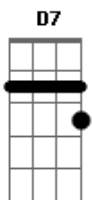

Bob Dylan - Ain't No More Cane

Tom: E

(acordes na forma do tom C)
 Capotraste na 4ª casa
 Capo 4th fret (sounding key E major)

C F C
 Ain't no more cane on the Brazos
 C D7 G G G7
 Oh, oh, oh,
 C F C
 Its done ground all to molasses
 F G C
 M-m-m-m-m

C G C
 Ain't no more cane on the Brazos
 C F C Am
 They've done ground it all to molasses

F G C F C
 m-m-m-m-m.

Acordes

© ukulele-chords.com

© ukulele-chords.com

© ukulele-chords.com

© ukulele-chords.com

© ukulele-chords.com